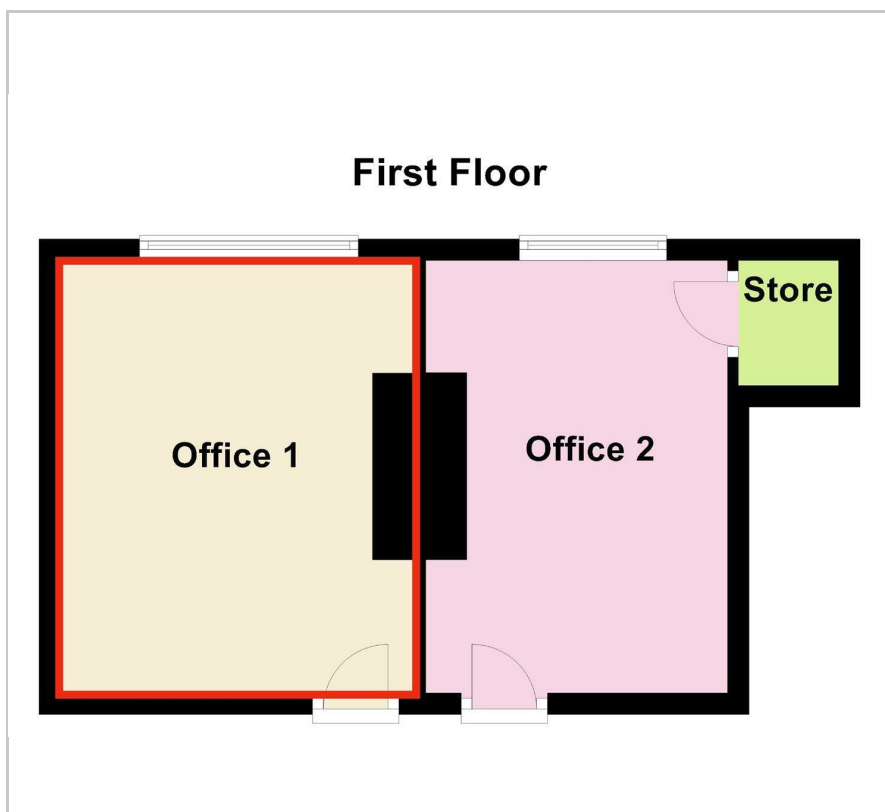

#### PROPERTY DESCRIPTION

A first floor office measuring - 12.72 SqM (137 SqFt)

Communal WC's

## Floor Plan